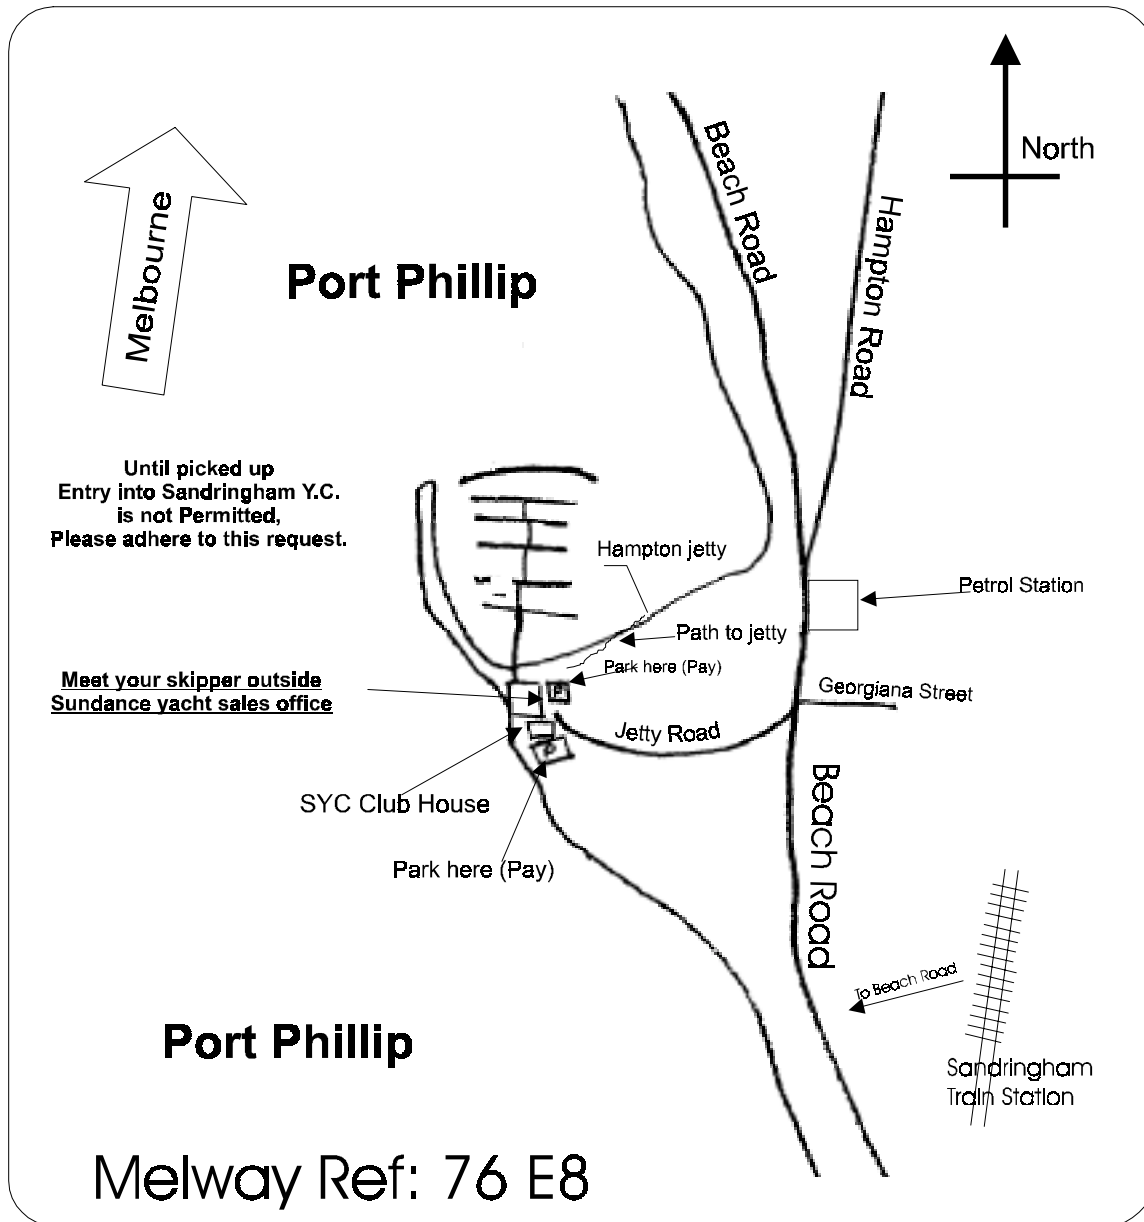

Melbourne Sailing School

PLEASE READ THESE INSTRUCTIONS CAREFULLY

Please read these instructions carefully....

By train - Take the Sandringham Line to Sandringham, walk out of the station towards Beach Road, cross Beach Road and turn right (north) walk to Jetty Road. (10 min max) Follow down to Yacht Club.

By Car - use the public parking facilities along Jetty Road adjacent to the Try Bit reserve. Purchase ticket from the machine, a fee of \$6 for all day applies, machine accepts \$1 or \$2 coins.

NO Parking in the Sandringham Y. C Grounds, it is restricted to members only.

Walk down Jetty Road to the entrance to YC, wait for your skipper outside the Sundance Yacht Sales Office, should you be delayed please call our mobile on 0418 568 882 to advise..

The Yacht Club reception cannot assist with inquiries.

DO NOT WONDER AROUND AND BE ON TIME.